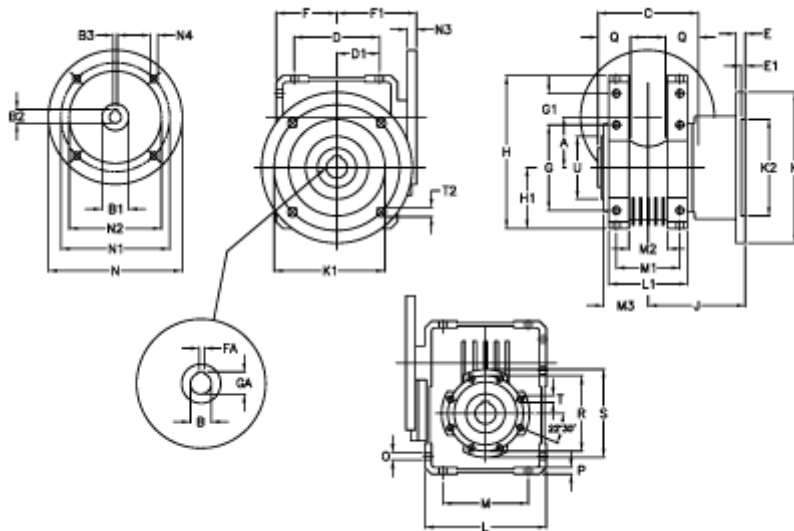

Article number: 392206300743636

Description: Worm Gear with Torque Limiter
W63 L2-UF-7-P90B14

Measures

A = 62.17	E = 11	H = 182.5	M = 102	N4 = 8,5	U = 75
B = 25	E1 = 5	H1 = 72.5	M1 = 76	O = 9.0	
B1 E7 = 24	F = 73	J = 116.0	M2 = 46	P = 8	
B2 = 27.3	F1 = 102	K = 180	M3 = 53	Q = 35	
B3 H9 = 8	FA = 8	K1 = 150	N = 140	R = 90	
C = 120	G = 102	K2 = 115	N1 = 115	S = 105	
D = 102.0	G1 = 37.5	L = 145	N2 = 95	T = M8x14	
D1 = 51.0	GA = 28.3	L1 = 94	N3 = 11.0	T2 = 11.0	